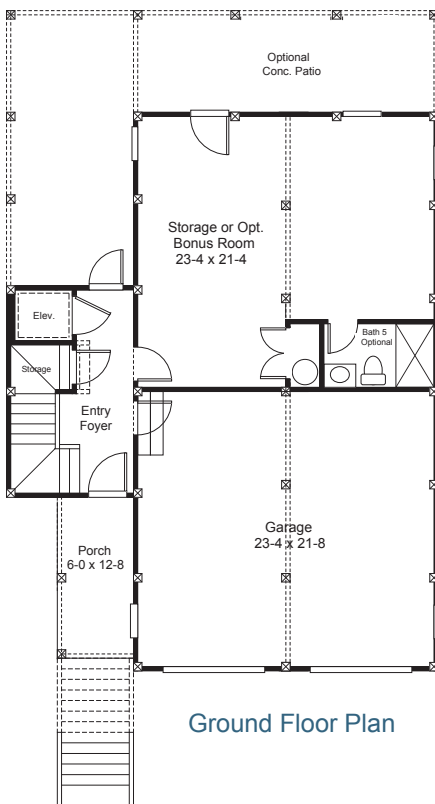

Peninsula

at beau coast

Heart and Soul
550 Sheldrake Court
Beaufort NC

\$1,700,000

Homesite #272 - 0.492 Acres

3,111 Sq Ft

4 Bedrooms | 5.5 Bathrooms

2 Car Garage

Special Features:

Two Primaries - 1st and 2nd Floors

Elevator

3rd floor open concept - Kitchen,

Dining, and Great Room

The builder reserves the right to revise noted specifications or substitute features, architectural details or materials. Illustrations and floorplans are for discussion purposes only and not part of a legal contract. Room sizes are approximate. Price, features, specifications, plans and elevations are subject to change without notice.