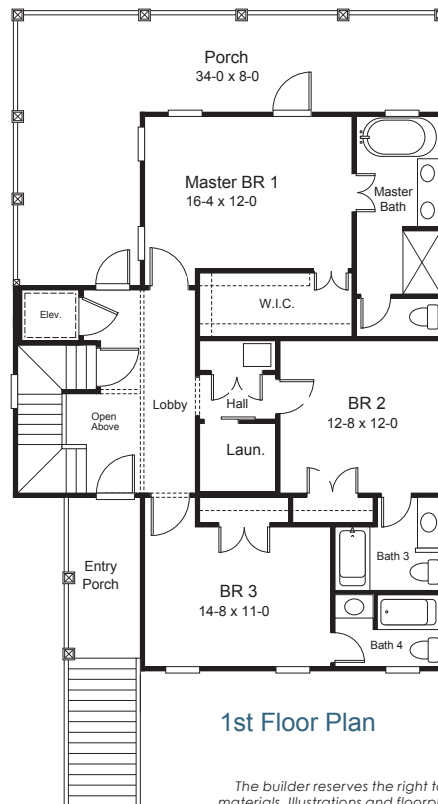

Peninsula

at beau coast

Heart and Soul
550 Sheldrake Court
Beaufort NC

\$1,700,000

Homesite #272 - 0.492 Acres

3,111 Sq Ft

4 Bedrooms | 5.5 Bathrooms

2 Car Garage

Special Features:

Two Primaries - 1st and 2nd Floors

Elevator

3rd floor open concept - Kitchen,

Dining, and Great Room

The builder reserves the right to revise noted specifications or substitute features, architectural details or materials. Illustrations and floorplans are for discussion purposes only and not part of a legal contract. Room sizes are approximate. Price, features, specifications, plans and elevations are subject to change without notice.