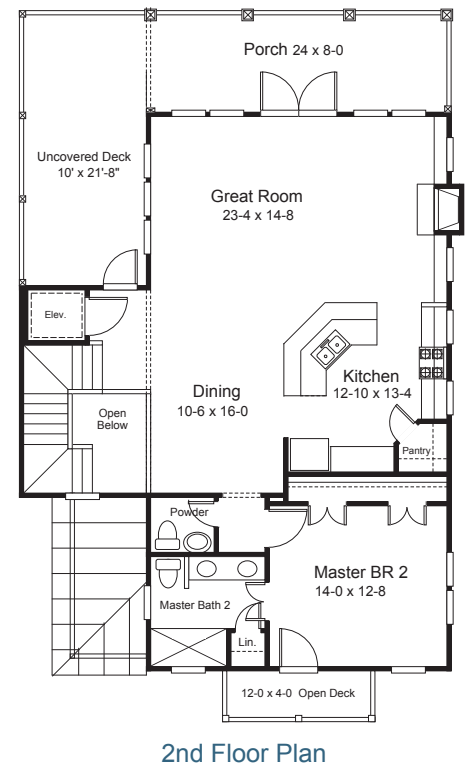

Peninsula

at beau coast

Heart and Soul
550 Sheldrake Court
Beaufort NC

\$1,700,000

Homesite #272 - 0.492 Acres

3,111 Sq Ft

4 Bedrooms | 5.5 Bathrooms

2 Car Garage

Special Features:

Two Primaries - 1st and 2nd Floors

Elevator

3rd floor open concept - Kitchen,

Dining, and Great Room

The builder reserves the right to revise noted specifications or substitute features, architectural details or materials. Illustrations and floorplans are for discussion purposes only and not part of a legal contract. Room sizes are approximate. Price, features, specifications, plans and elevations are subject to change without notice.