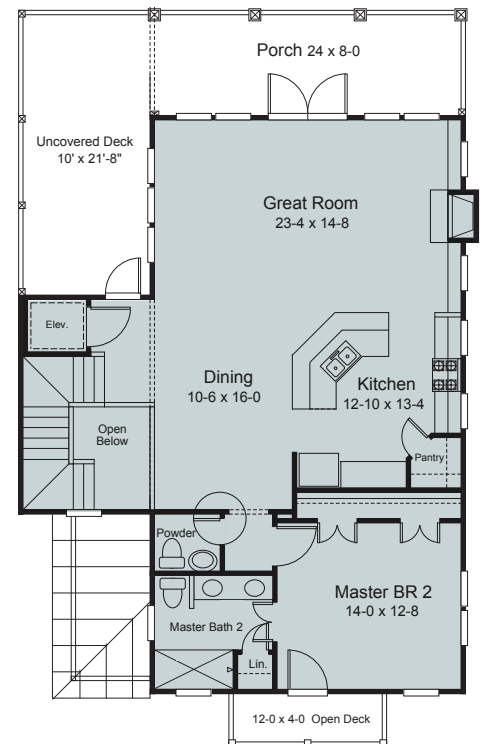

Peninsula
 at beau coast

The Snows Cut
 550 Sheldrake Court
 Beaufort NC

Homesite #?
 2,770 Sq Ft
 4 Bedrooms
 4.5 Bathrooms
 2 Car Garage
 Master Up

Ground Floor Plan

1st Floor Plan

2nd Floor Plan