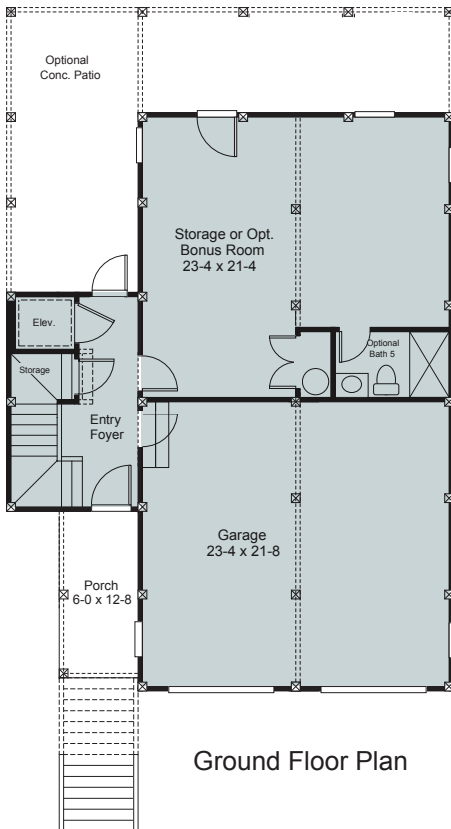

Peninsula
 at beau coast

The Snows Cut
 550 Sheldrake Court
 Beaufort NC

Homesite #?
 2,770 Sq Ft
 4 Bedrooms
 4.5 Bathrooms
 2 Car Garage
 Master Up

Ground Floor Plan

1st Floor Plan

2nd Floor Plan