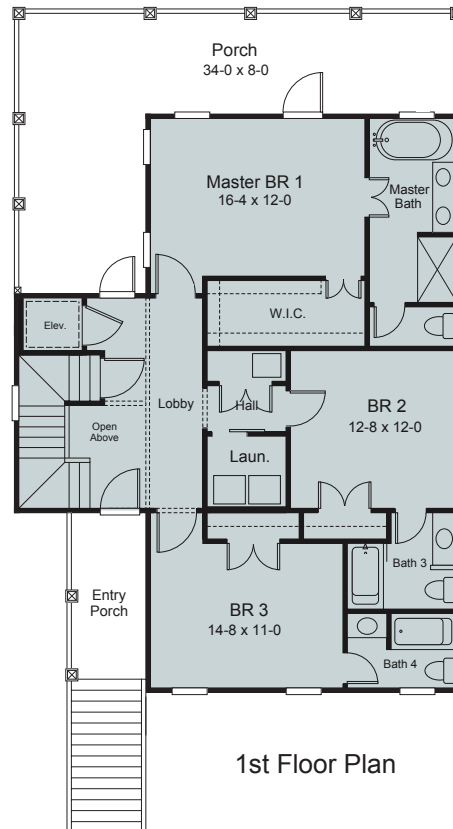

Peninsula
 at beau coast

The Snows Cut
 550 Sheldrake Court
 Beaufort NC

Homesite #?
 2,770 Sq Ft
 4 Bedrooms
 4.5 Bathrooms
 2 Car Garage
 Master Up

Ground Floor Plan

1st Floor Plan

2nd Floor Plan