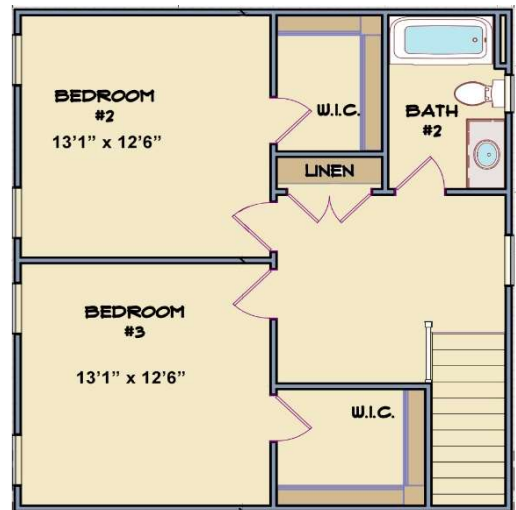

WILLOW COTTAGE

- Approx. 1,774 Total Heated Sq. Ft.
- 3 Bedroom, 2.5 Bathrooms
- Golf Cart Garage
- First Floor Master
- 2 Levels

Elevations of a home may vary and we reserve the right to substitute and/or modify design and materials, to our own discretion and without notice. Please refer to your sales contract/agreement for additional information, disclosures and disclaimers related to the home and its features. Plans are artists renderings and may contain options which are not standard on all models. Streamline Developers reserves the right to make changes to plans and elevations without prior notice. Stated dimensions and square footages are approximations and should not be used as representation of the homes precise or actual size. Any statement, verbal or written, regarding 'under air' or 'finished area' or any other description or modifier of the square footage size of any home is a shorthand description of the manner in which the square footage was estimated and should not be construed to indicate certainty. Garage sizes may vary from home to home and may not accommodate all vehicles. This is not an offer in states where prior registration is required. Void where