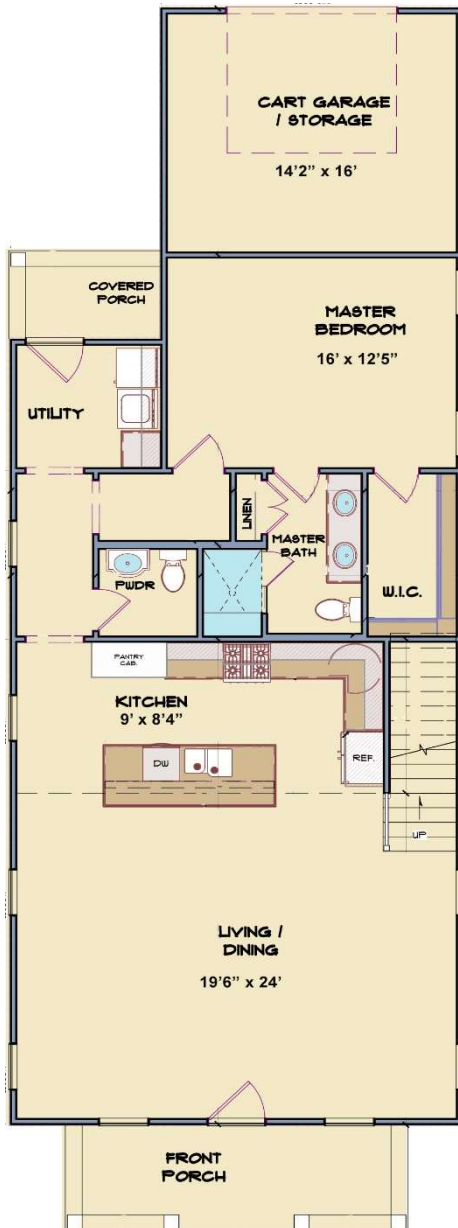

WILLOW COTTAGE

- Approx. 1,774 Total Heated Sq. Ft.
- 3 Bedroom, 2.5 Bathrooms
- Golf Cart Garage
- First Floor Master
- 2 Levels

Elevations of a home may vary and we reserve the right to substitute and/or modify design and materials, to our own discretion and without notice. Please refer to your sales contract/agreement for additional information, disclosures and disclaimers related to the home and its features. Plans are artists renderings and may contain options which are not standard on all models. Streamline Developers reserves the right to make changes to plans and elevations without prior notice. Stated dimensions and square footages are approximations and should not be used as representation of the homes precise or actual size. Any statement, verbal or written, regarding 'under air' or 'finished area' or any other description or modifier of the square footage size of any home is a shorthand description of the manner in which the square footage was estimated and should not be construed to indicate certainty. Garage sizes may vary from home to home and may not accommodate all vehicles. This is not an offer in states where prior registration is required. Void where